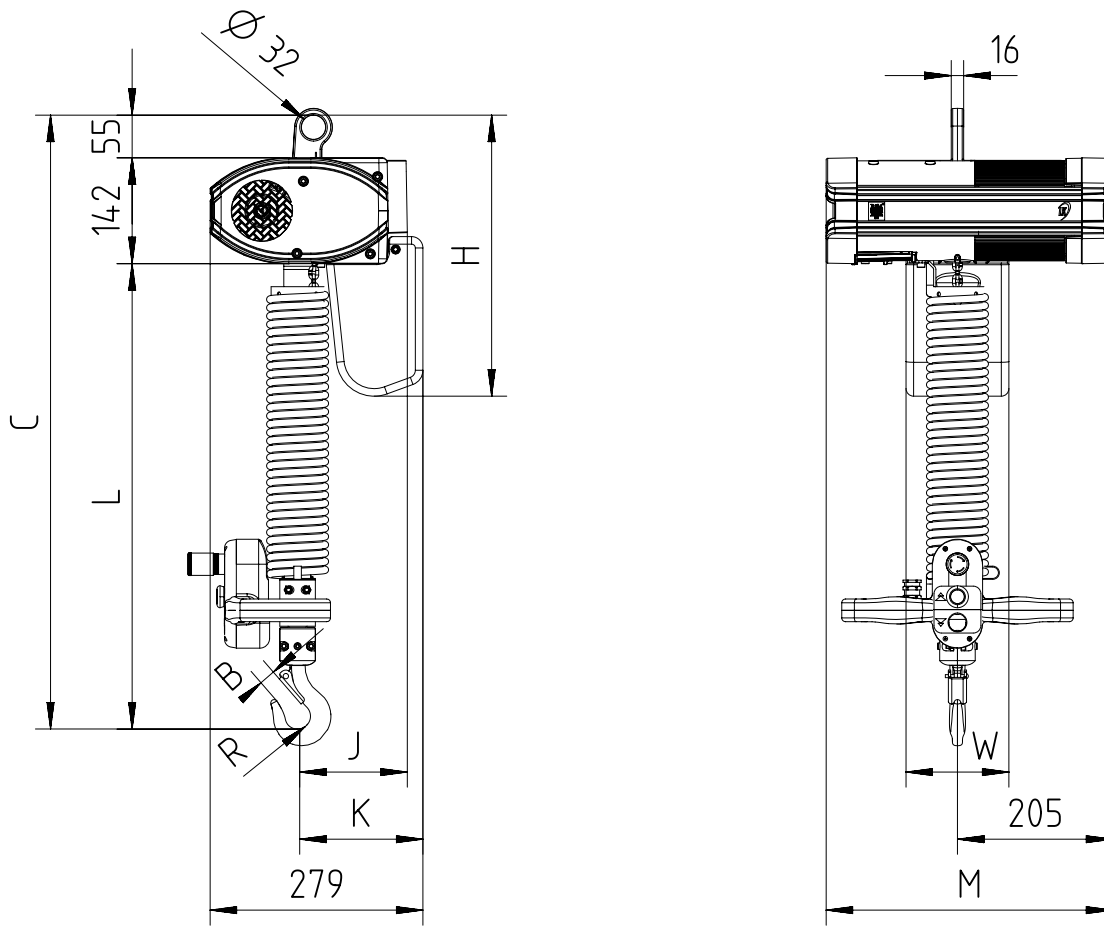

Digichain with Eye suspended (perpendicular version) (max. 320kg)  
 Maximum height of lift: 3m (option: 5m)

At height lift from 3m to 5m add 130mm to dimensions "C" and "L".

| Chain Size (mm) | Max load (kg) | Falls | Chain bag capacity (m) | Dimensions (mm) |     |     |    |     |     |     |     |     |     | Weight of chain (kg/m) | Estimated weight of hoist incl. trolley w/o chain (kg) |     |    |
|-----------------|---------------|-------|------------------------|-----------------|-----|-----|----|-----|-----|-----|-----|-----|-----|------------------------|--|-----|----|
|                 |               |       |                        | B               | C   | L   | R  | J   | K   | H   | W   | M   |     |                        | LK   | GLS | DB |
|                 |               |       |                        |                 |     |     |    |     |     |     |     |     |     | LK                     | DB/GLS   |     |    |
| 4X11            | 320           | 1     | 5                      | 21              | 897 | 700 | 17 | 125 | 145 | 372 | 136 | 379 | 496 | 0.37                   | 29   | 35  | 31 |

GLS: Gear Limit Switch  
 DB : Double Brake