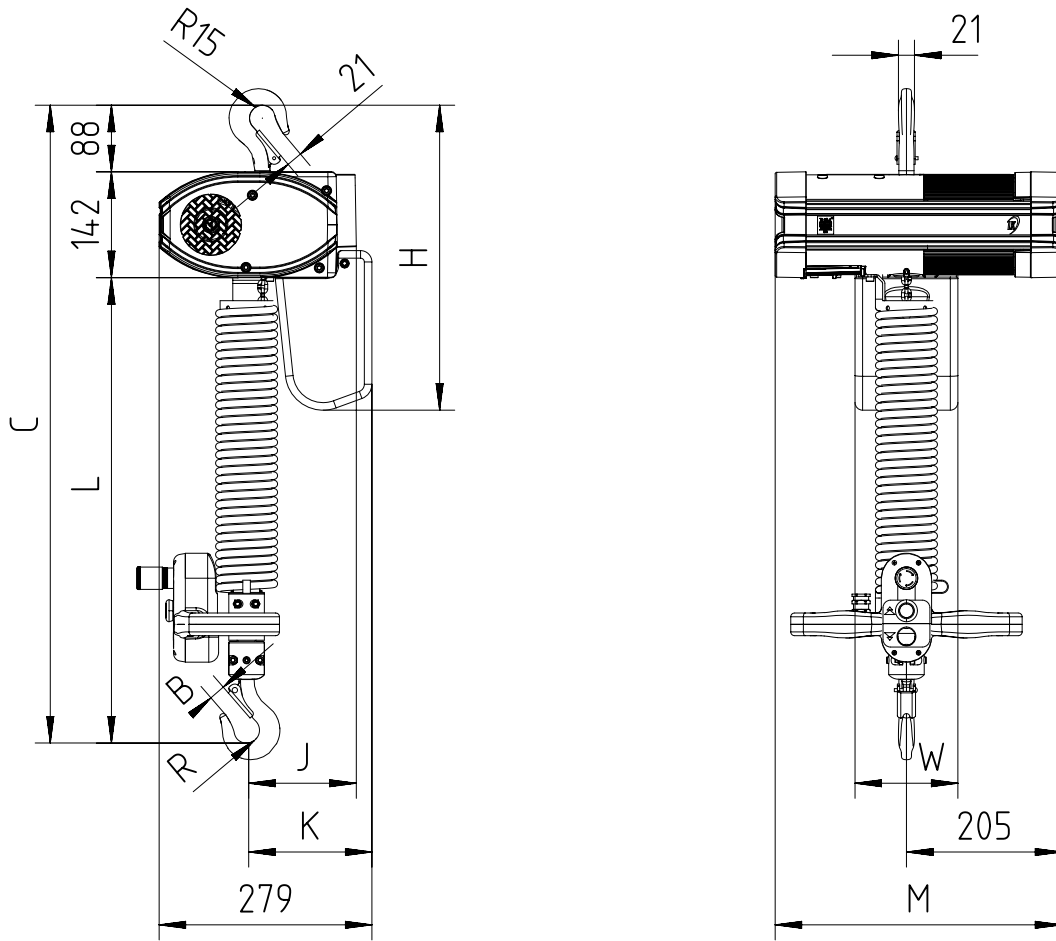

Digichain with hook suspended (perpendicular version) (max. 320kg)
 Maximum height of lift: 3m (option: 5m)

At height lift from 3m to 5m add 130mm to dimensions "C" and "L".

Chain Size (mm)	Max load (kg)	Falls	Chain bag capacity (m)	Dimensions (mm)										Weight of chain (kg/m)	Estimated weight of hoist w/o chain (kg)		
				B	C	L	R	J	K	H	W	M			LK	GLS	DB
														LK	DB/GLS		
4X11	320	1	5	21	930	700	17	125	145	403	136	379	496	0.37	29	35	31

GLS: Gear Limit Switch
 DB : Double Brake