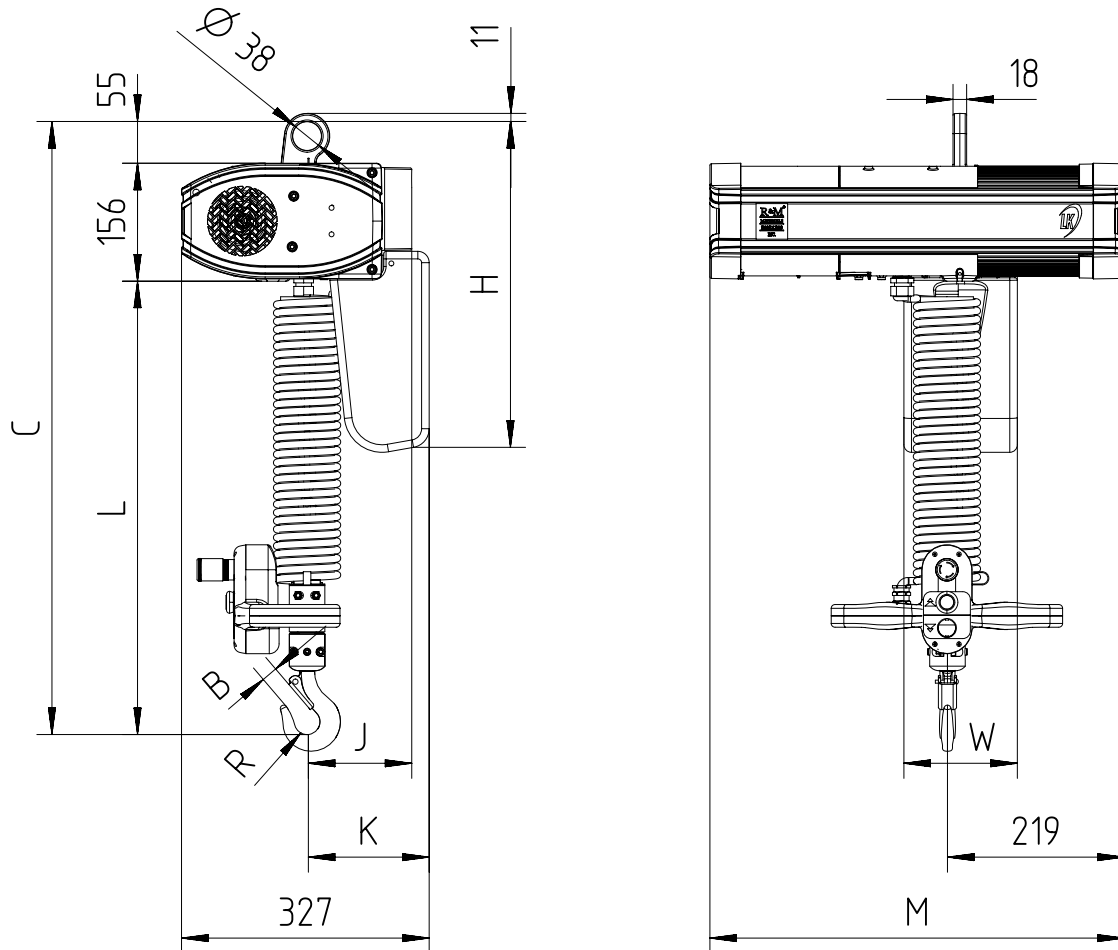

Digichain pendant with Eye suspended (perpendicular version)
 Maximum height of lift: 3m (option: 5m)

Up to 5m Height of lift, add 130mm to the "C" and "L" dimension.

Chain Size (mm)	Max load (kg)	Falls	Chain bag capacity (m)	Dimensions (mm)								M	Weight of chain (kg/m)	Estimated unit weight w/o chain (kg)
				B	C	L	R	J	K	H	W			
5X14	630	1	6	21	911	700	17	138	161	437	150	548	0.57	47