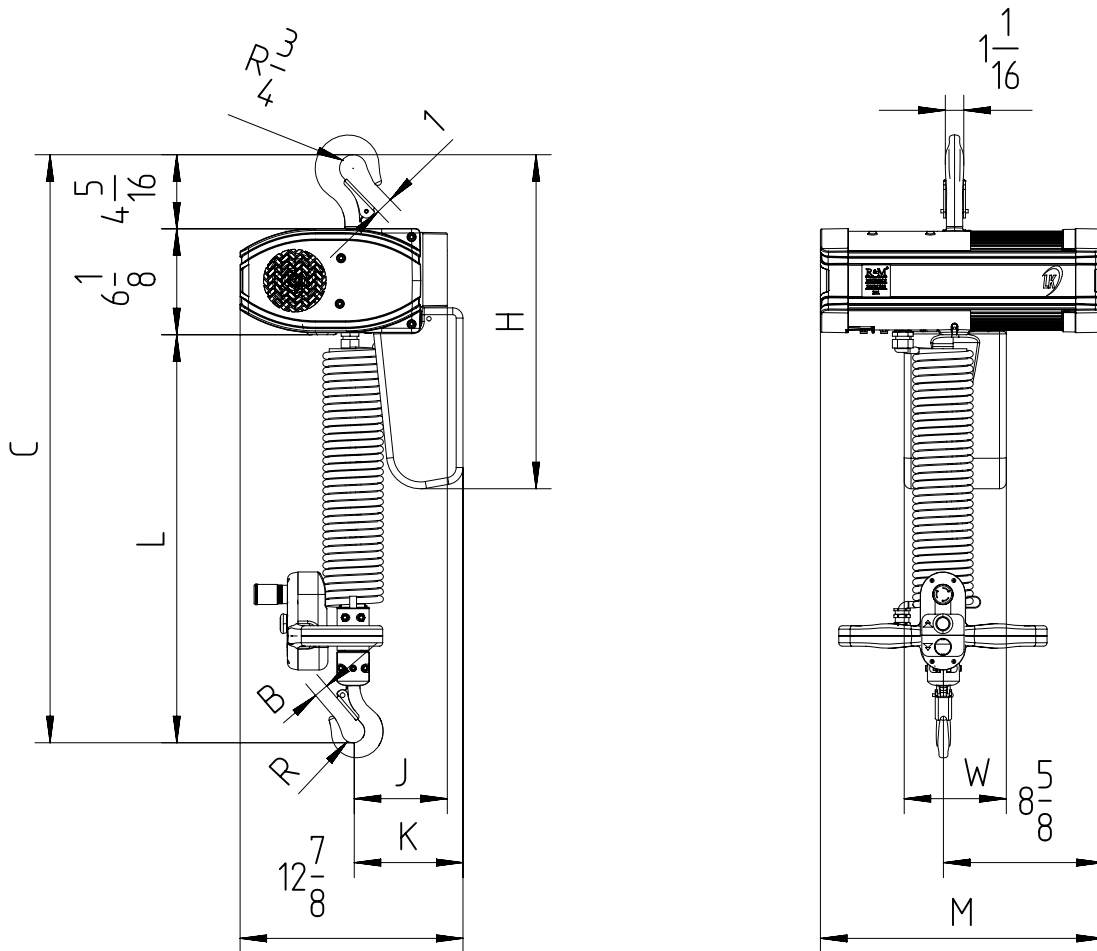

Digichain with Hook suspended (perpendicular version)  
 Maximum height of lift: 10ft (option: 15ft)

Up to 15ft Height of lift, add 5 1/8 inch to the "C" and "L" dimension.

Chain Size (mm)	Max load (TON)	Falls	Chain bag capacity (ft)	Dimensions (inch)										Weight of chain (lb/ft)	Estimated weight of hoist w/o chain (lb)			
				B	C	L	R	J	K	H	W	M			LK	LK Inverter	GLS	DB
												LK	LK Inverter/DB/GLS					
5X14	1/2	1	19	7/8	37 7/16	27 1/2	5/8	5 3/8	6 3/8	19 1/4	5 7/8	16 3/8	21 5/8	0.38	90	110	99	104

GLS: Gear Limit Switch  
 DB : Double Brake