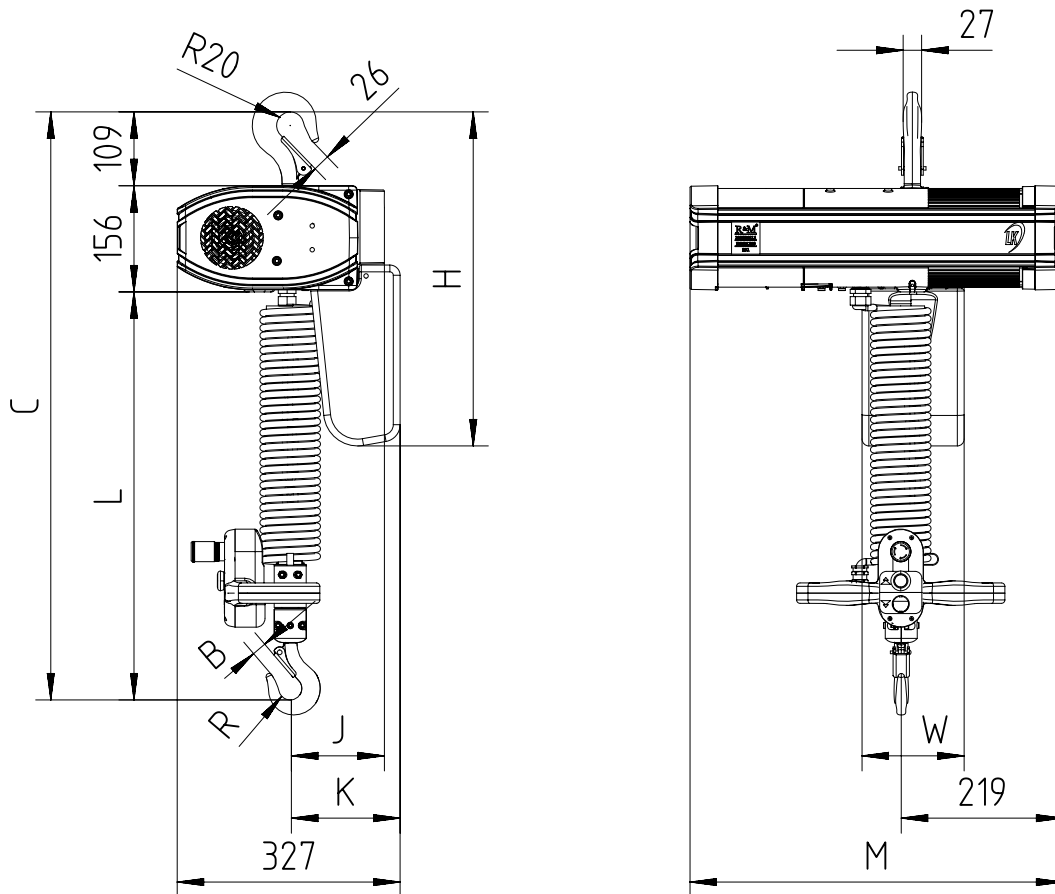

Digichain with Hook suspended (perpendicular version)  
 Maximum height of lift: 3m (option: 5m)

Up to 5m Height of lift, add 130mm to the "C" and "L" dimension.

Chain Size (mm)	Max load (kg)	Falls	Chain bag capacity (m)	Dimensions (mm)								Weight of chain (kg/m)	Estimated weight of hoist w/o chain (kg)	
				B	C	L	R	J	K	H	W		M	
5X14	630	1	6	21	963	700	17	138	161	489	150	548	0.57	47