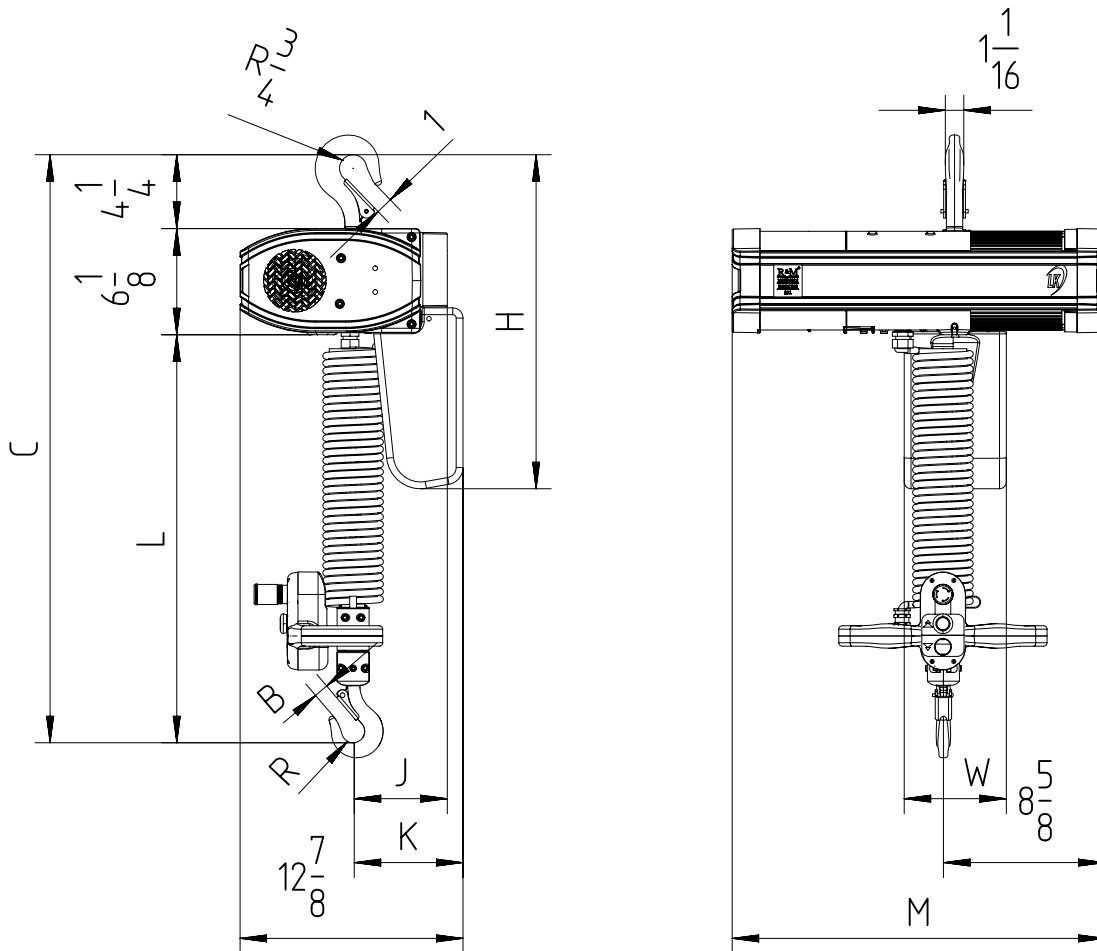

Digichain with Hook suspended (perpendicular version)  
 Maximum height of lift: 10ft (option: 15ft)

Up to 15ft Height of lift, add 5 1/8 inch to the "C" and "L" dimension.

| Chain Size (mm) | Max load (TON) | Falls | Chain bag capacity (ft) | Dimensions (inch) |         |        |     |       |       |        |       | Weight of chain (lb/ft) | Estimated weight of hoist w/o chain (lb) |     |     |
|-----------------|----------------|-------|-------------------------|-------------------|---------|--------|-----|-------|-------|--------|-------|-------------------------|--|-----|-----|
|                 |                |       |                         | B                 | C       | L      | R   | J     | K     | H      | W     |                         |  | M   |     |
| 5X14            | 1/2            | 1     | 19                      | 7/8               | 37 7/16 | 27 1/2 | 5/8 | 5 3/8 | 6 3/8 | 19 1/4 | 5 7/8 | 21 5/8                  | 0.38                                     | 1ph | 104 |