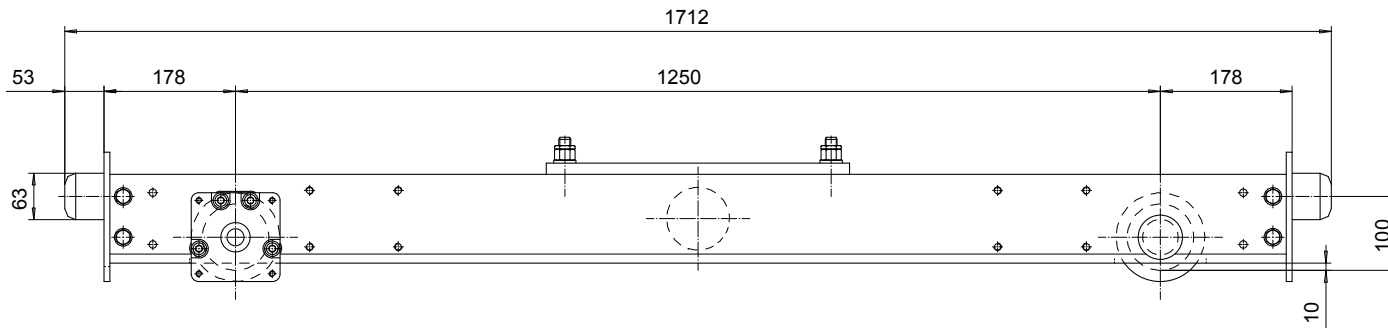

Included in				
Rev	Explanation	Date	Serialized by	Checked by

MAXIMUM WHEEL LOAD: 24.3 kN
WEIGHT PER TRUCK: 53 kg
MAXIMUM SPAN: 10 m
MAXIMUM CRANE CAPACITY: 2000 kg, 3200 kg WITH SMALLER SPANS

A2
E2
F