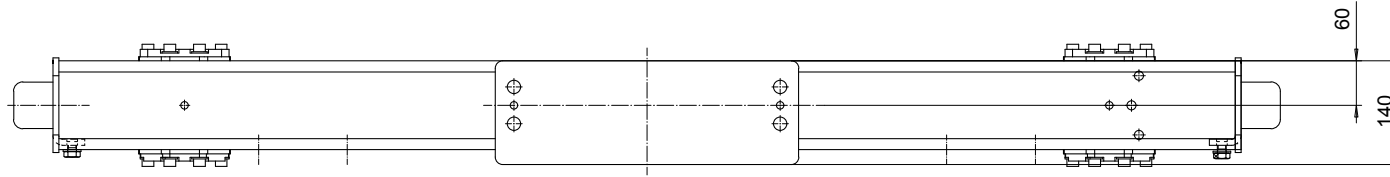

Included in				
Rev	Explanation	Date	Serialized by	Checked by

MAXIMUM WHEEL LOAD: 24.3 kN
WEIGHT PER TRUCK: 53 kg
MAXIMUM SPAN: 10 m
MAXIMUM CRANE CAPACITY: 2000 kg, 3200 kg WITH SMALLER SPANS

A2
E2
F