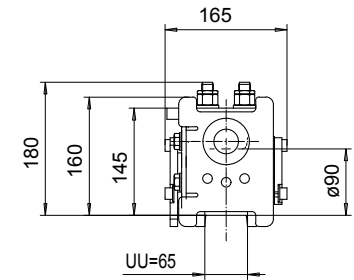

Included in				
Rev	Explanation	Date	Serialized by	Checked by

MAXIMUM WHEEL LOAD: 24.3 kN
WEIGHT PER TRUCK: 53 kg
MAXIMUM SPAN: 10 m
MAXIMUM CRANE CAPACITY: 2000 kg, 3200 kg WITH SMALLER SPANS

A2
E2
F