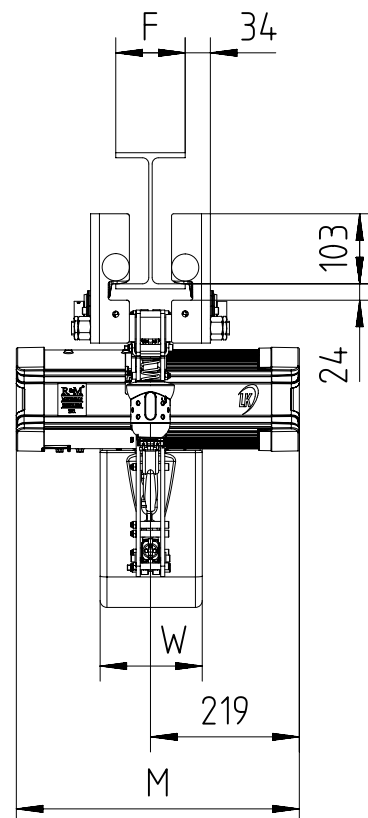

Push trolley max 630 kg (perpendicular version)

68 < F < 310

Chain Size (mm)	Max load (kg)	Falls	Chain bag capacity (m)	Dimensions (mm)										Weight of chain (kg/m)	Estimated weight of hoist incl. trolley w/o chain (kg)		
				B	C	T	R	J	K	H	W	M			LK	GLS	DB
												LK	DB/GLS				
5X14	630	1	6	21	312	196	17	192	538	475	150	416	548	0.57	53	57	59
			16							616							
			25							686							

GLS: Gear Limit Switch
DB : Double Brake