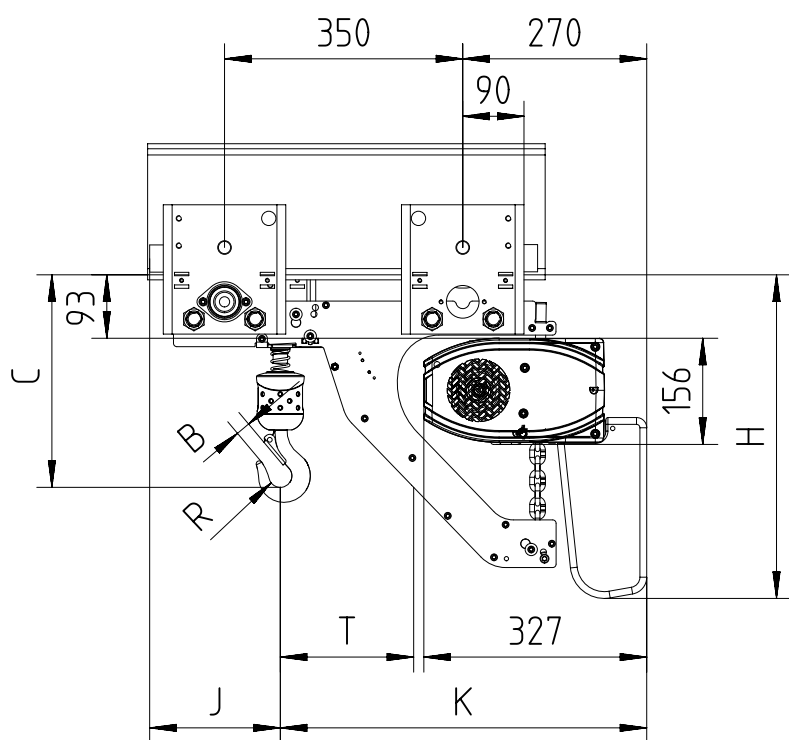

Push trolley max 630 kg (perpendicular version)

68 < F < 310

Chain Size (mm)	Max load (kg)	Falls	Chain bag capacity (m)	Dimensions (mm)										Weight of chain (kg/m)	Estimated weight of hoist incl. trolley w/o chain (kg)		
				B	C	T	R	J	K	H	W	M			LK	GLS	DB
												LK	DB/GLS				
5X14	630	1	6	21	312	196	17	192	538	475	150	416	548	0.57	53	57	59
			16							616							
			25							686							

GLS: Gear Limit Switch
DB : Double Brake