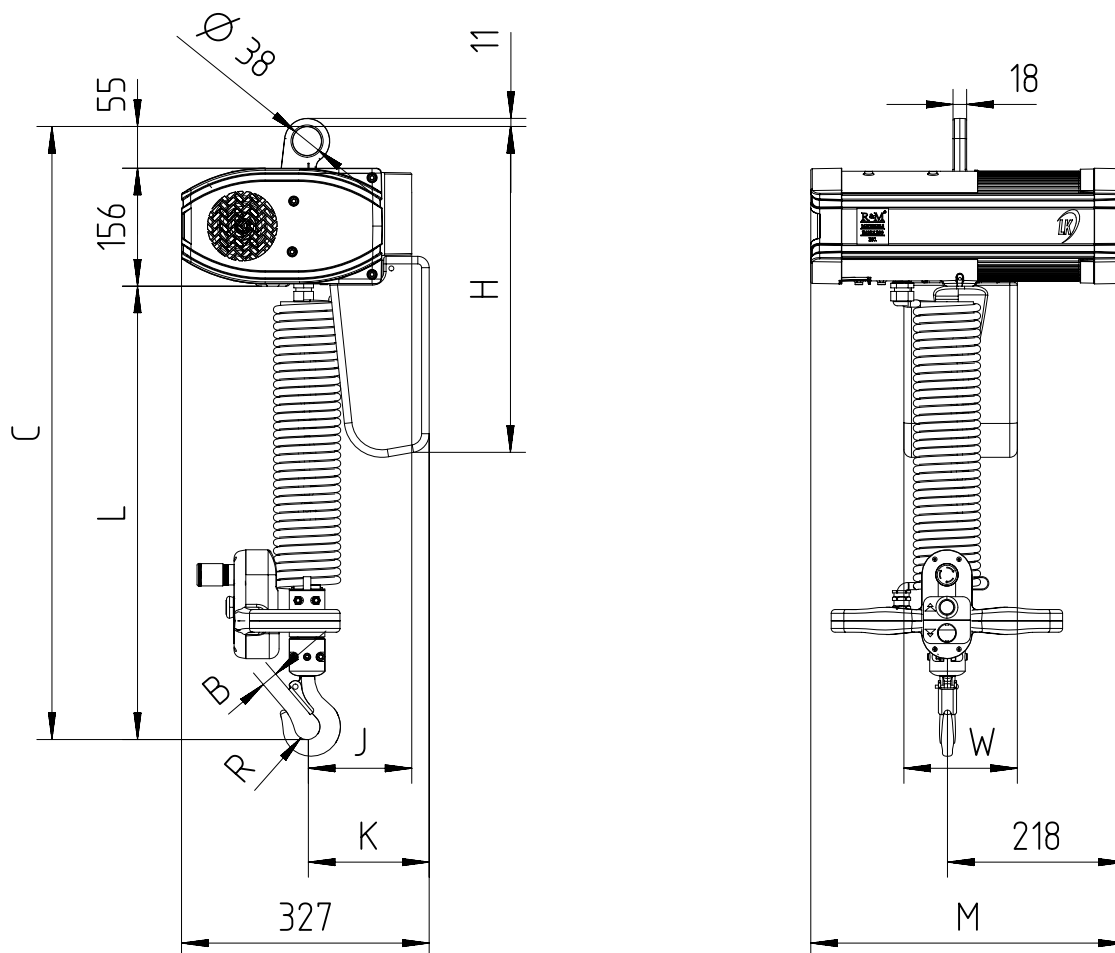

Digichain pendant with Eye suspended (perpendicular version)
 Maximum height of lift: 3m (option: 5m)

Up to 5m Height of lift, add 130mm to the "C" and "L" dimension.

Chain Size (mm)	Max load (kg)	Falls	Chain bag capacity (m)	Dimensions (mm)										Weight of chain (kg/m)	Estimated unit weight w/o chain (kg)			
				B	C	L	R	J	K	H	W	M			LK	LK Inverter	GLS	DB
												LK	LK Inverter/DB/GLS					
5X14	500	1	6	21	911	700	17	138	161	437	150	416	548	0.57	41	50	45	47

GLS: Gear Limit Switch
 DB : Double Brake