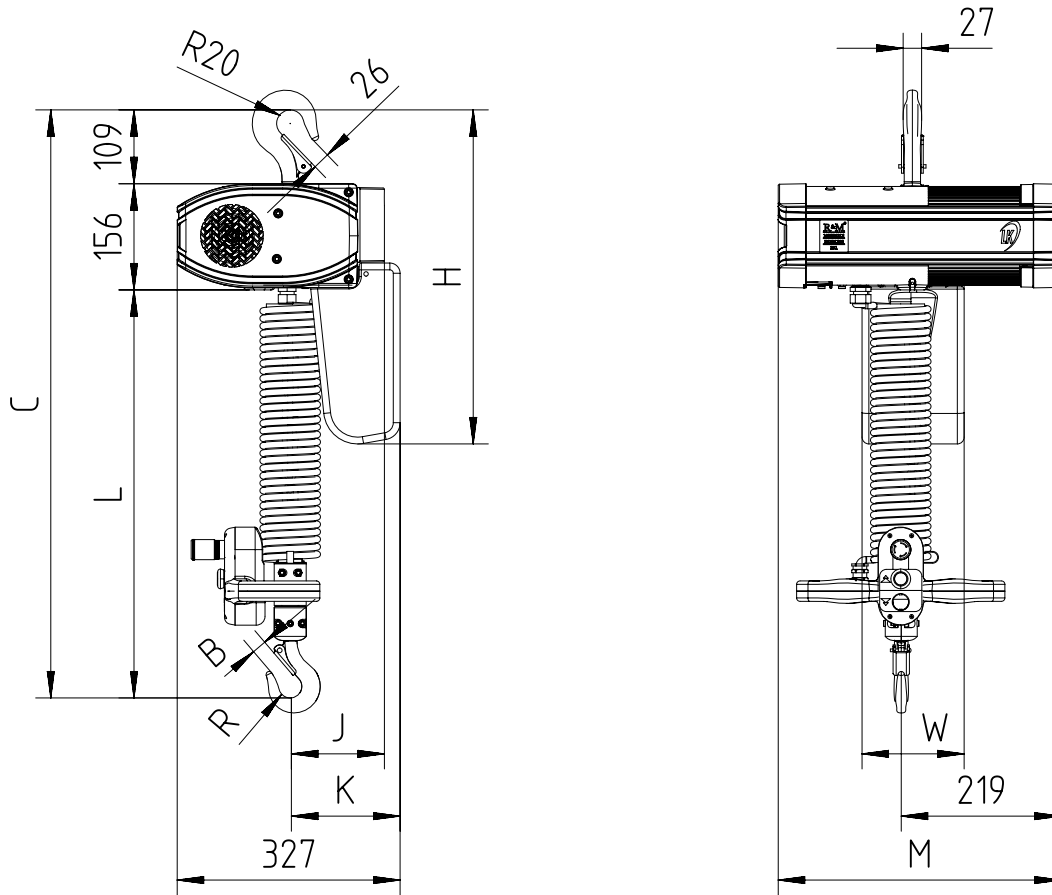

Digichain with Hook suspended (perpendicular version)
Maximum height of lift: 3m (option: 5m)

Up to 5m Height of lift, add 130mm to the "C" and "L" dimension.

Chain Size (mm)	Max load (kg)	Falls	Chain bag capacity (m)	Dimensions (mm)										Weight of chain (kg/m)	Estimated weight of hoist w/o chain (kg)			
				B	C	L	R	J	K	H	W	M			LK	LK Inverter	GLS	DB
												LK	LK Inverter/DB/GLS					
5X14	500	1	6	21	963	700	17	138	161	489	150	416	548	0.57	41	50	45	47

GLS: Gear Limit Switch
DB : Double Brake